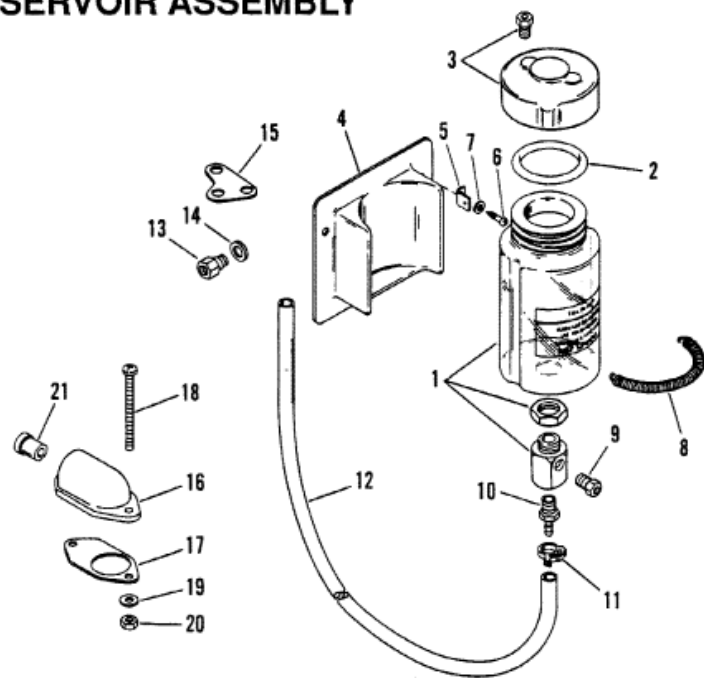

OIL RESERVOIR ASSEMBLY

Parts List

Ref	Class	Part	Description	Qty	Comment	Footnote
-		69622A 7	OIL RESERVOIR ASSEMBLY	1		
1		69622A12	BOTTLE ASSEMBLY	1		
2	27	69620	GASKET	1		
3	21	67909A 2	VALVE ASSEMBLY	1		
4		67896	BRACKET	1		
5		67905	RETAINER	2		
6	10	22793	SCREW (7/8")	3		
7	12	58198	WASHER	3		
8	24	67908	SPRING	1		
9	22	32802	PIPE PLUG	1		
10	22	67902	FITTING	1		
11	54	815504104	CLAMP	1		
12		67898	HOSE (WITHOUT METAL BRAID)	AR		6
12	32	97552	HOSE (WITH METAL BRAID)	AR		6
13	22	98278	ADAPTOR	1		
14	12	19183	WASHER	1		
15		67907	BRACKET (FLAT)	AR		6
15		97551	BRACKET (WITH 90 DEGREE B)	AR		6
16		36081	COVER	1		
17	27	36079	GASKET	1		
18	10	33684	SCREW (3")	2		
19	12	30971	WASHER	2		
20	11	35045	NUT	2		
21	23	35977	BUSHING	1		